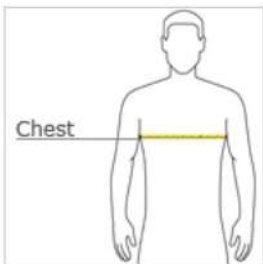

CARE INSTRUCTIONS

Machine wash cold with like colors. Only non-chlorine bleach. Tumble dry low. Warm iron if necessary.

front

back

HOW TO MEASURE

CHEST WIDTH

Measure under the arm and around the fullest part of the chest with arms down, keeping tape horizontal.