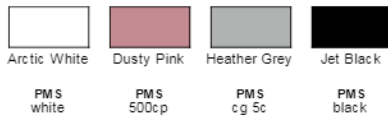

Fabric

- 8.3 oz.
- 80% ringspun cotton, 20% polyester
- 100% cotton face

Sizes

- XS - XL

Product Specifications

	XS	S	M	L	XL
BODY WIDTH	16.000	17.300	19.000	21.000	23.000
SLEEVE LENGTH	22.000	23.250	24.250	25.000	26.500

4 Available Colors

Arctic White

Dusty Pink

Heather Grey

Jet Black

PMS
white

PMS
500cp

PMS
cg 5c